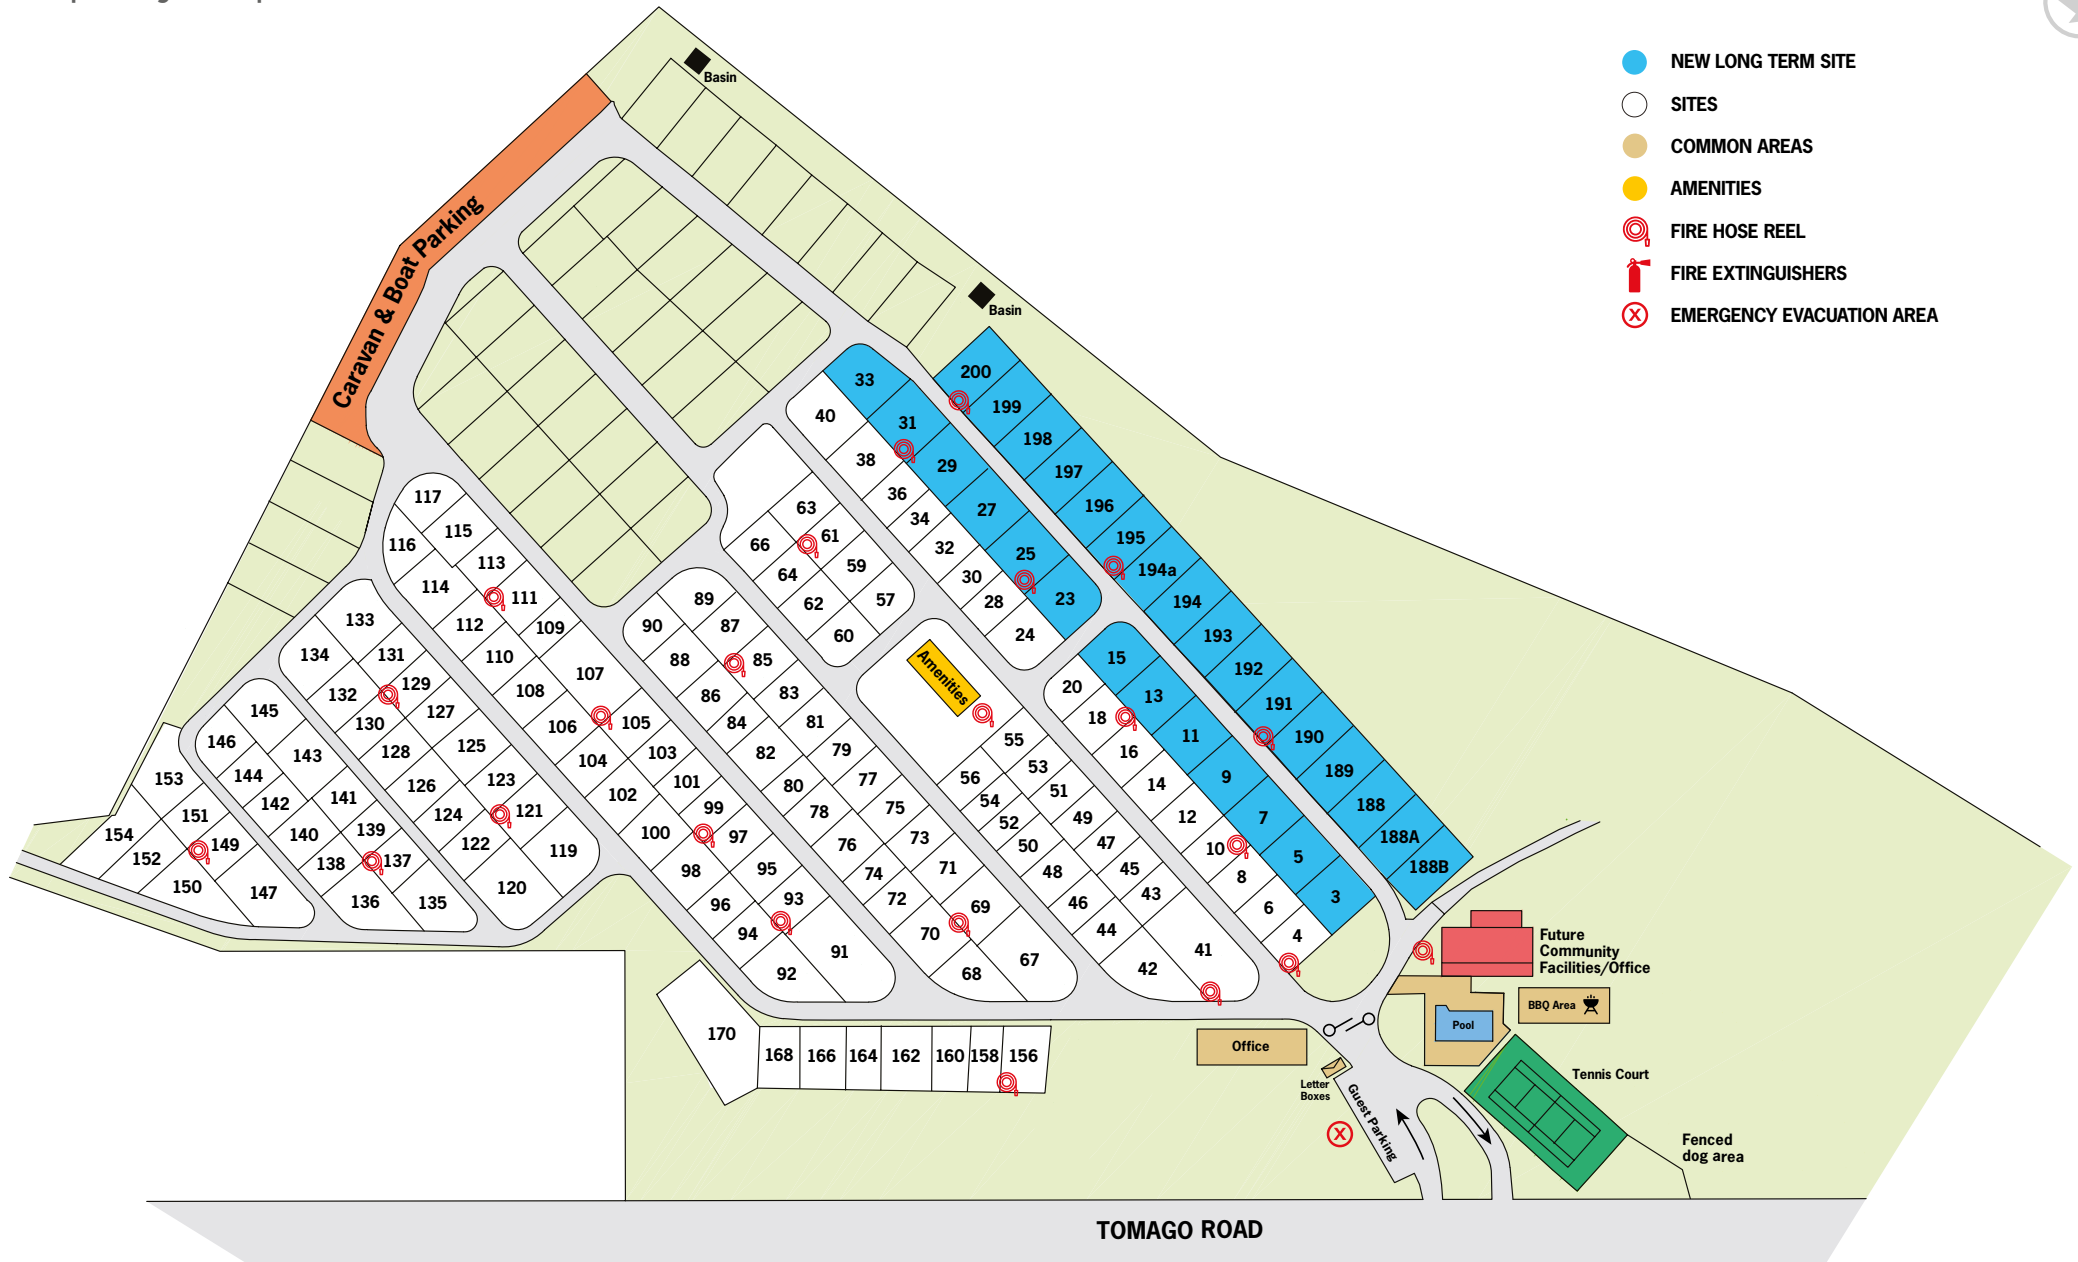

# Property Map

- NEW LONG TERM SITE
- SITES
- COMMON AREAS
- AMENITIES
- ⊙ FIRE HOSE REEL
- 🔥 FIRE EXTINGUISHERS
- ⊗ EMERGENCY EVACUATION AREA

**Sweetwater Grove**  
 819 Tomago Road,  
 Tomago NSW 2322